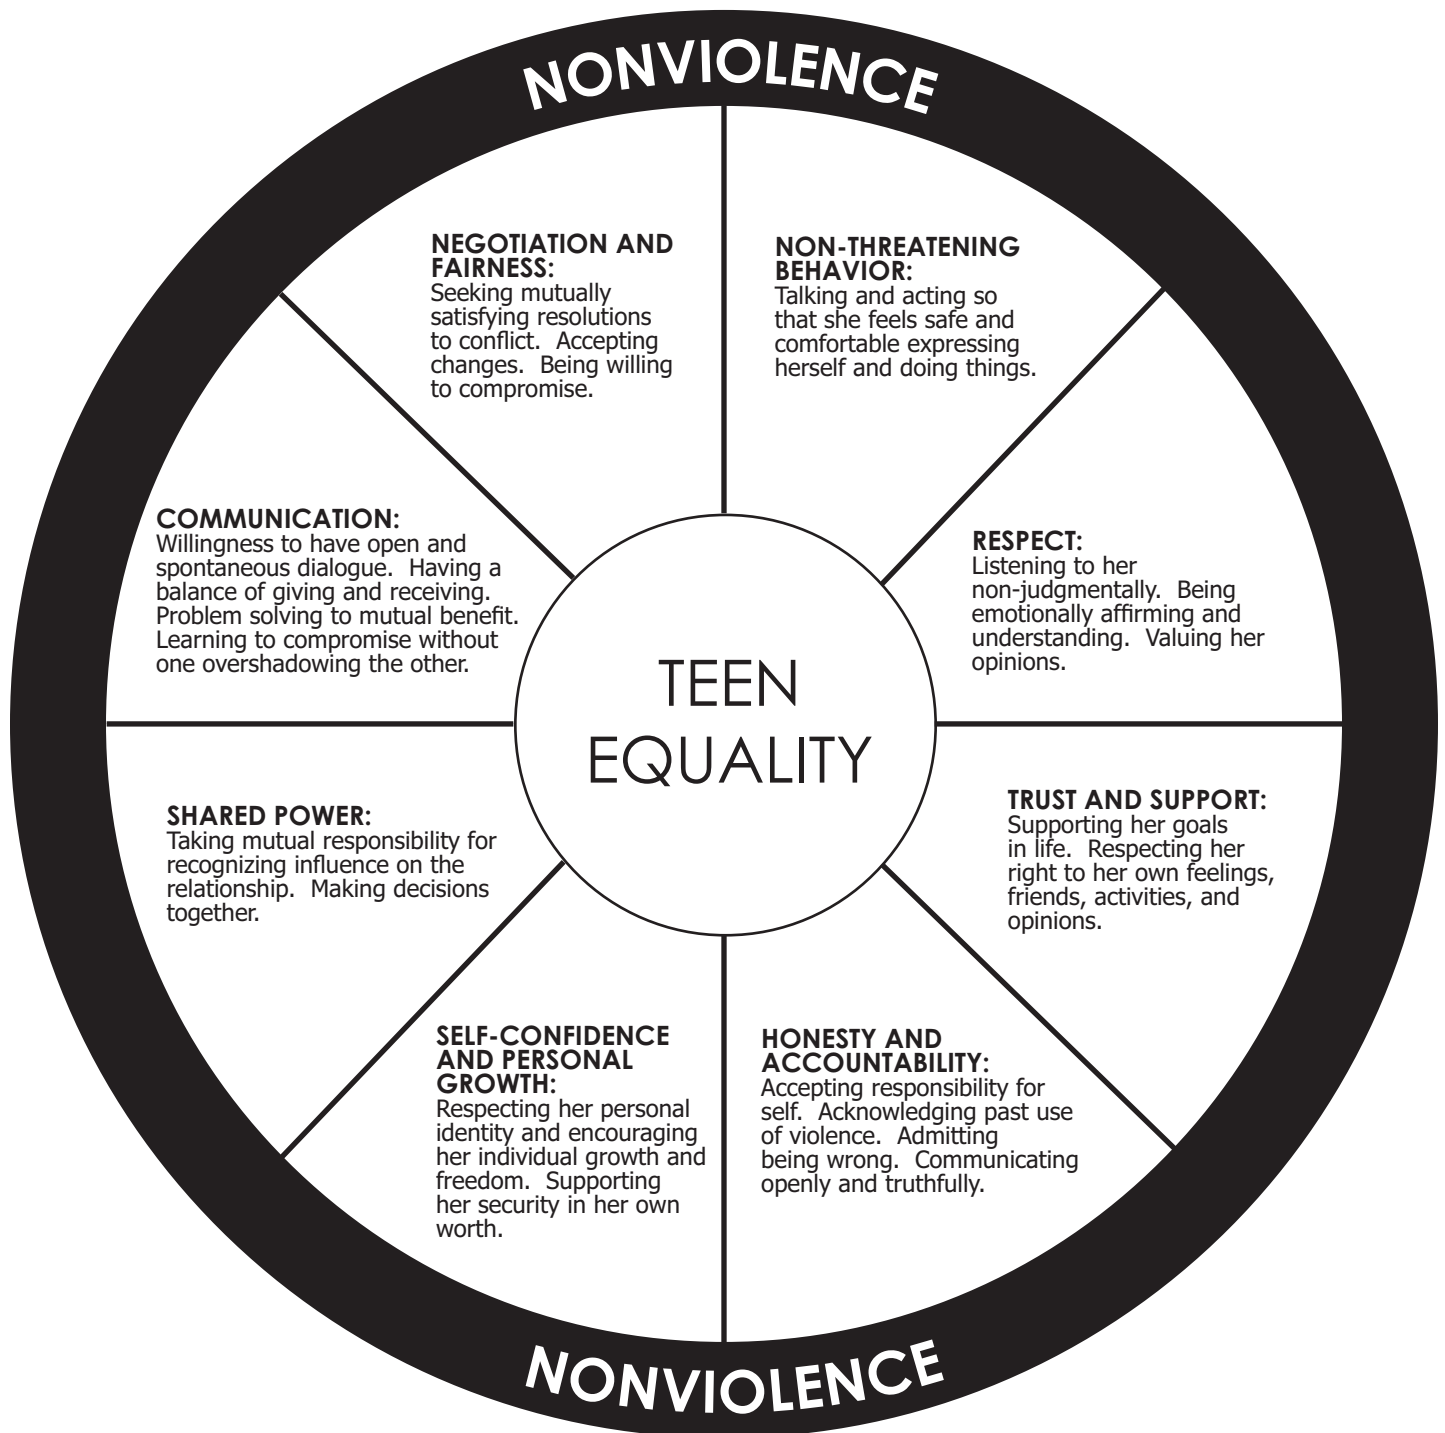

# TEEN POWER AND CONTROL WHEEL

Produced and distributed by:

Developed from:  
Domestic Abuse Intervention Project  
202 East Superior Street  
Duluth, MN 55802  
218.722.4134

**NATIONAL CENTER**  
on Domestic and Sexual Violence  
*training • consulting • advocacy*

# EQUALITY WHEEL FOR TEENS