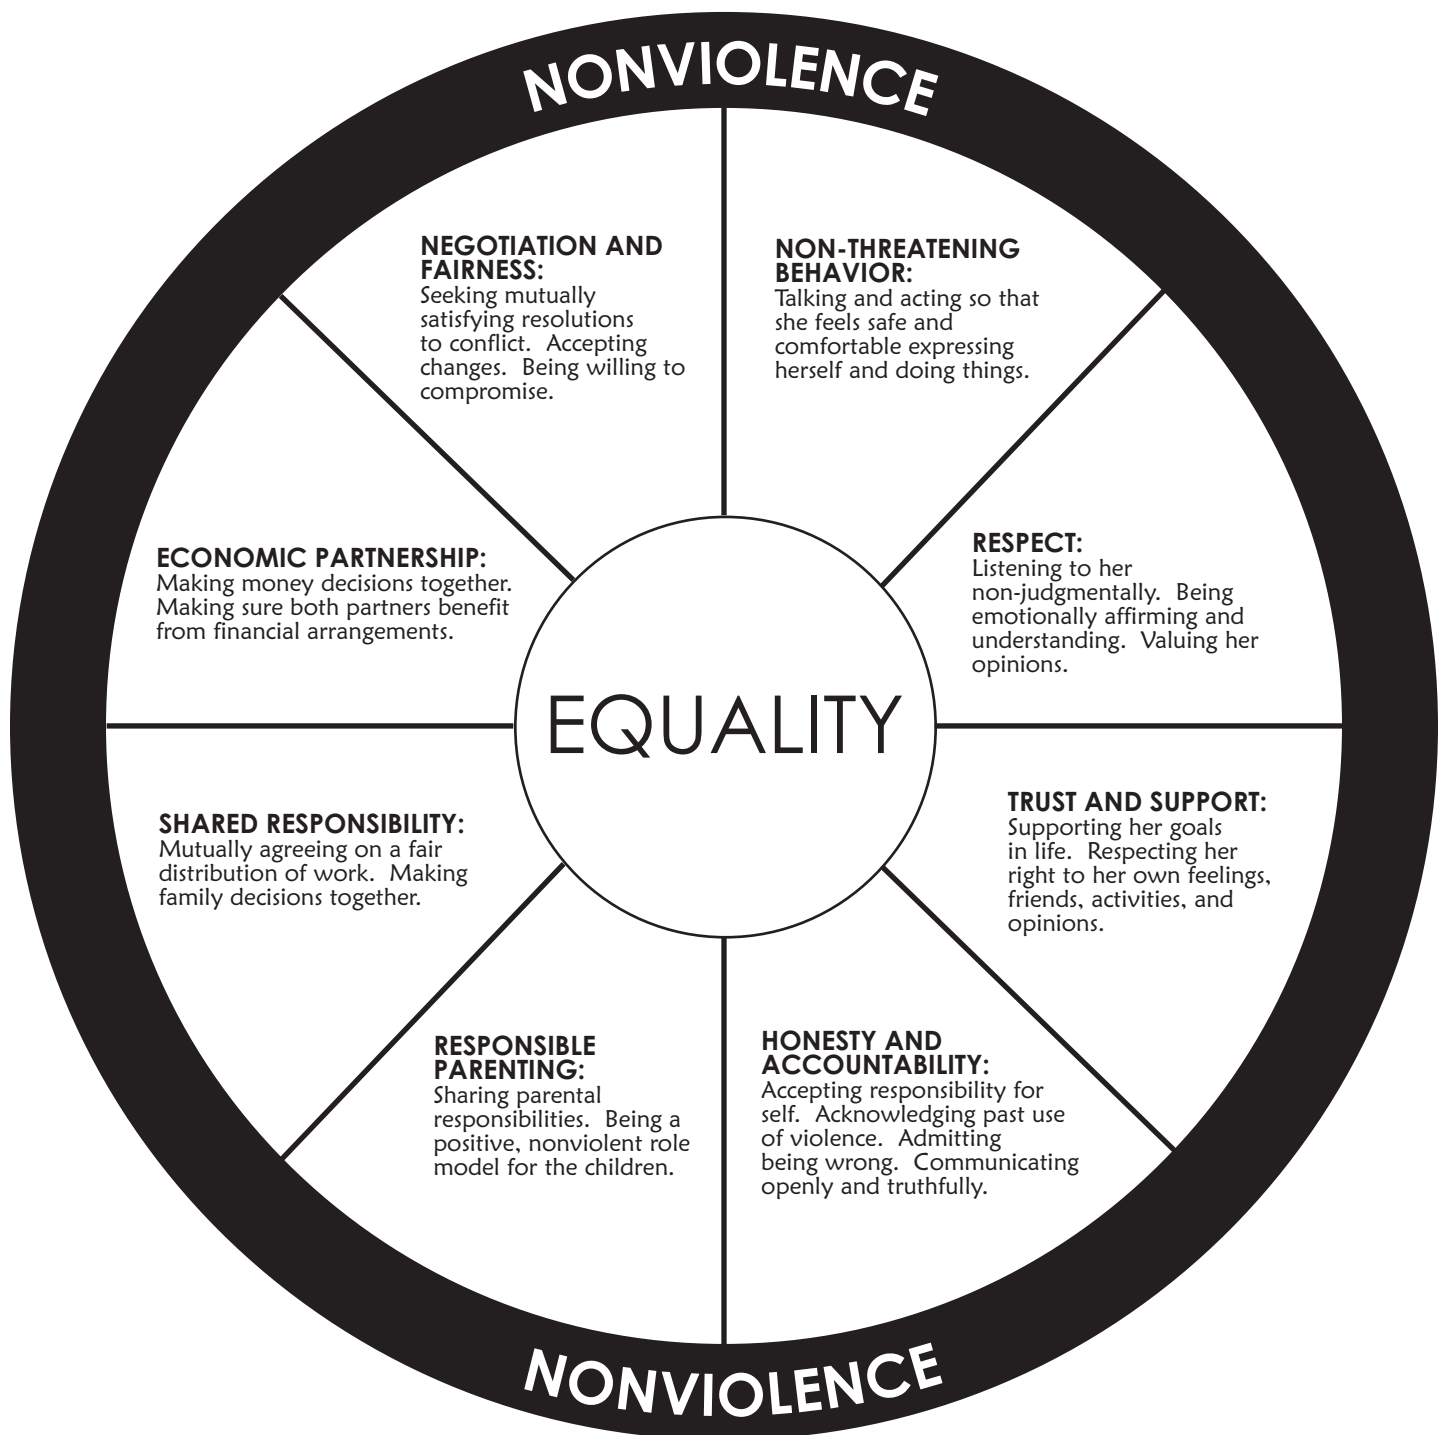

EQUALITY WHEEL