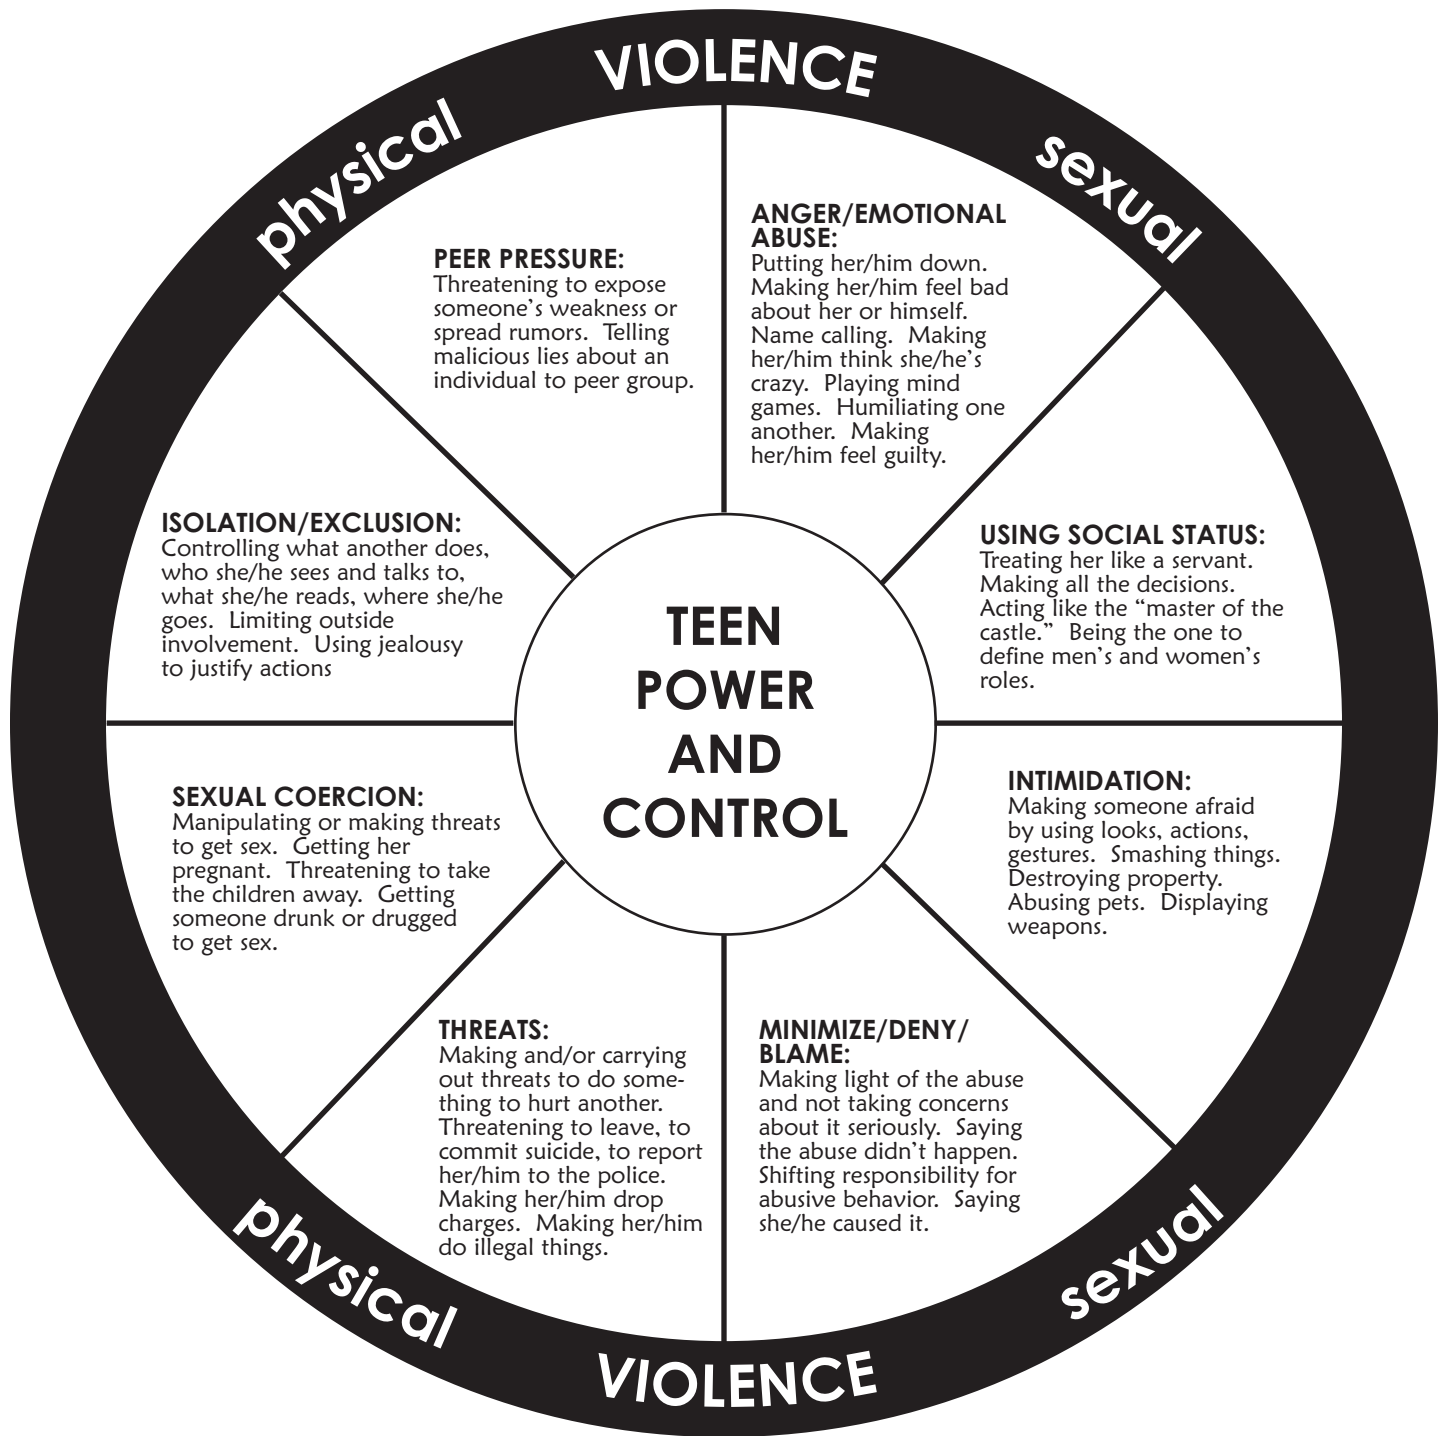

# TEEN POWER AND CONTROL WHEEL

Produced and distributed by:

Developed from:  
Domestic Abuse Intervention Project  
202 East Superior Street  
Duluth, MN 55802  
218.722.4134

**NATIONAL CENTER**  
on Domestic and Sexual Violence  
*training • consulting • advocacy*

# EQUALITY WHEEL FOR TEENS

## New King James Version

<sup>4</sup> \_\_\_\_\_ suffers long *and*  
\_\_\_\_\_ is kind;  
\_\_\_\_\_ does not envy;  
\_\_\_\_\_ does not parade him/herself,  
\_\_\_\_\_ is not puffed up;  
<sup>5</sup> \_\_\_\_\_ does not behave rudely,  
\_\_\_\_\_ does not seek his/her own,  
\_\_\_\_\_ is not provoked,  
\_\_\_\_\_ thinks no evil;  
<sup>6</sup> \_\_\_\_\_ does not rejoice in iniquity, but  
rejoices in the truth;  
<sup>7</sup> \_\_\_\_\_ bears all things, believes all  
things, hopes all things, endures all things.  
<sup>8</sup> \_\_\_\_\_ never fails.